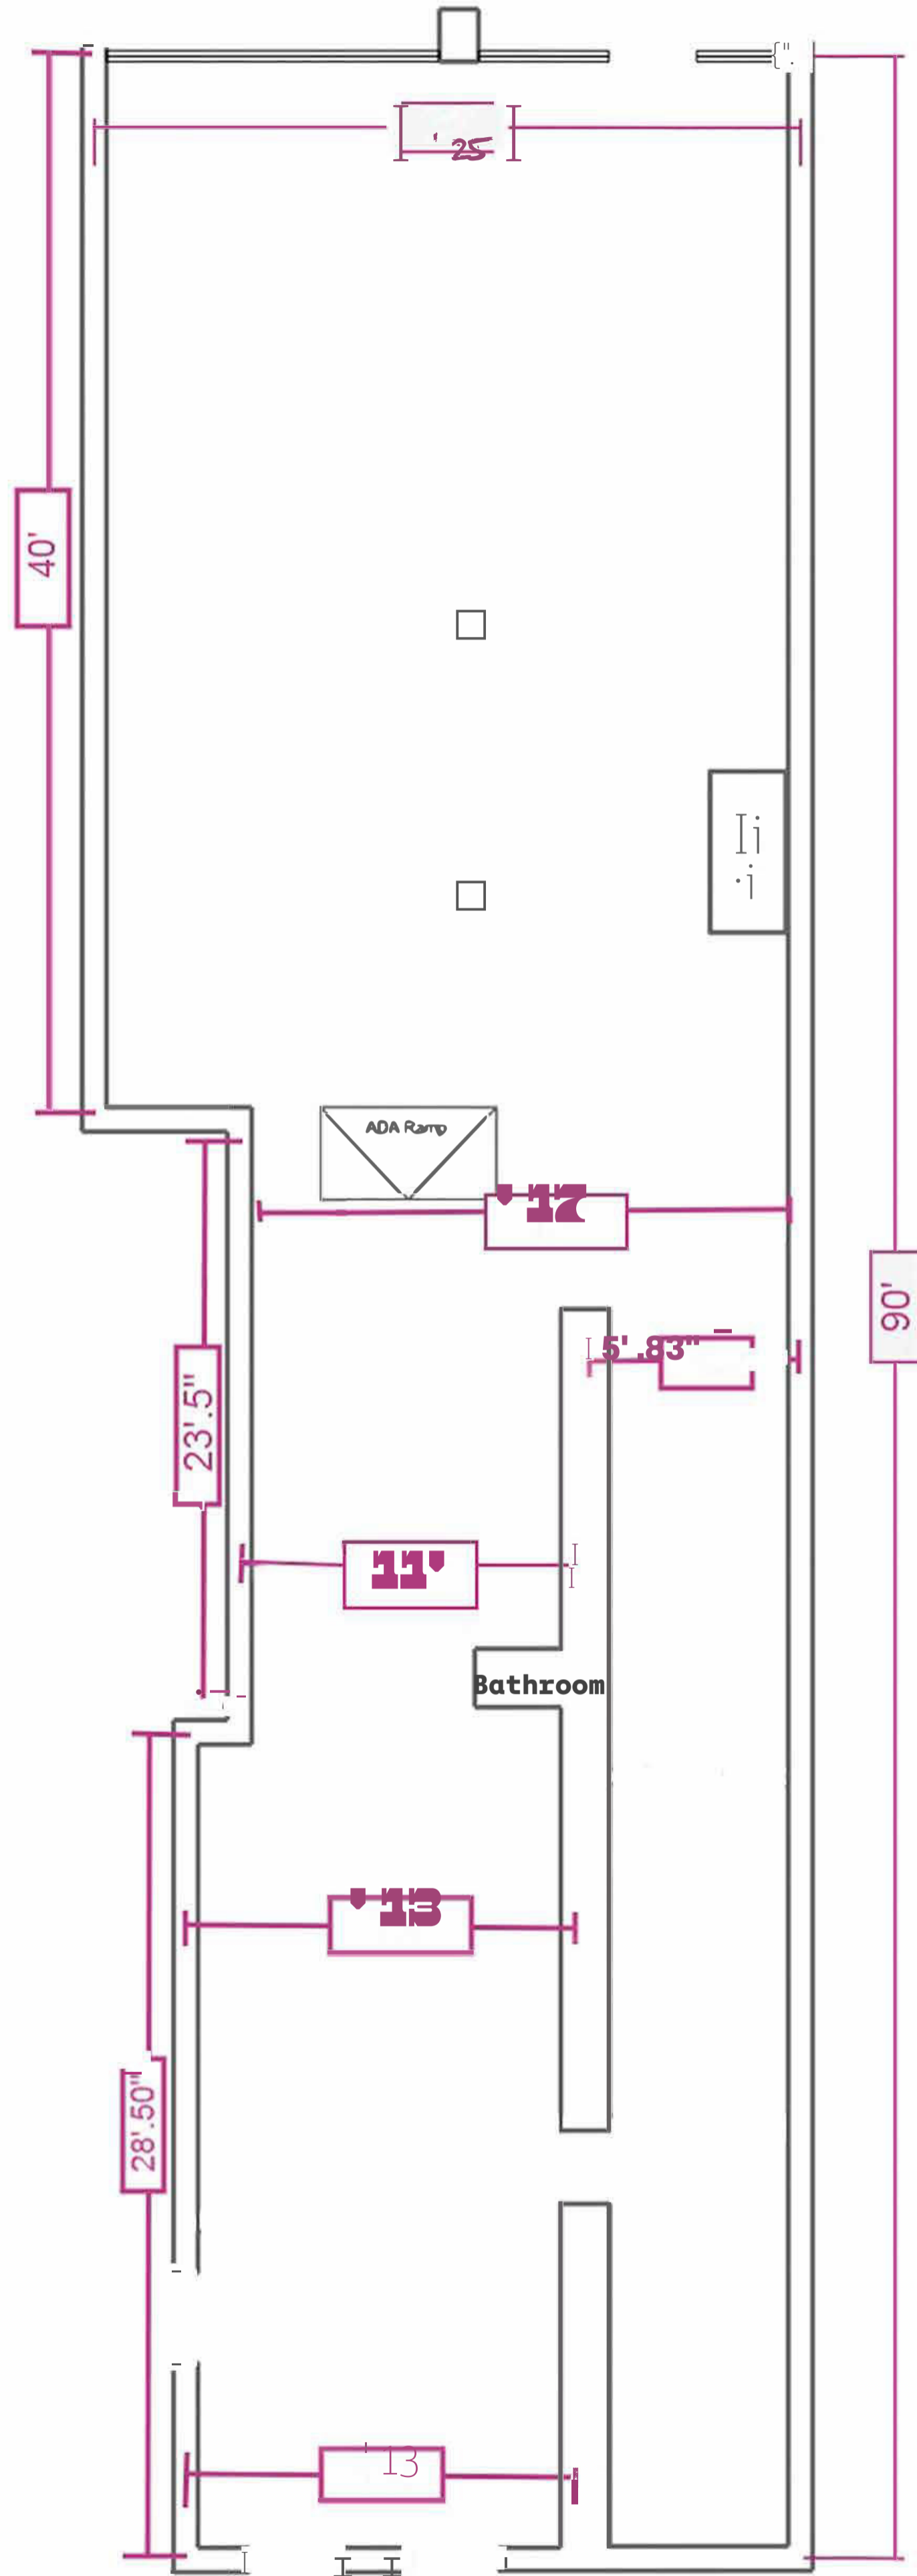

STREET

Emergency Exits